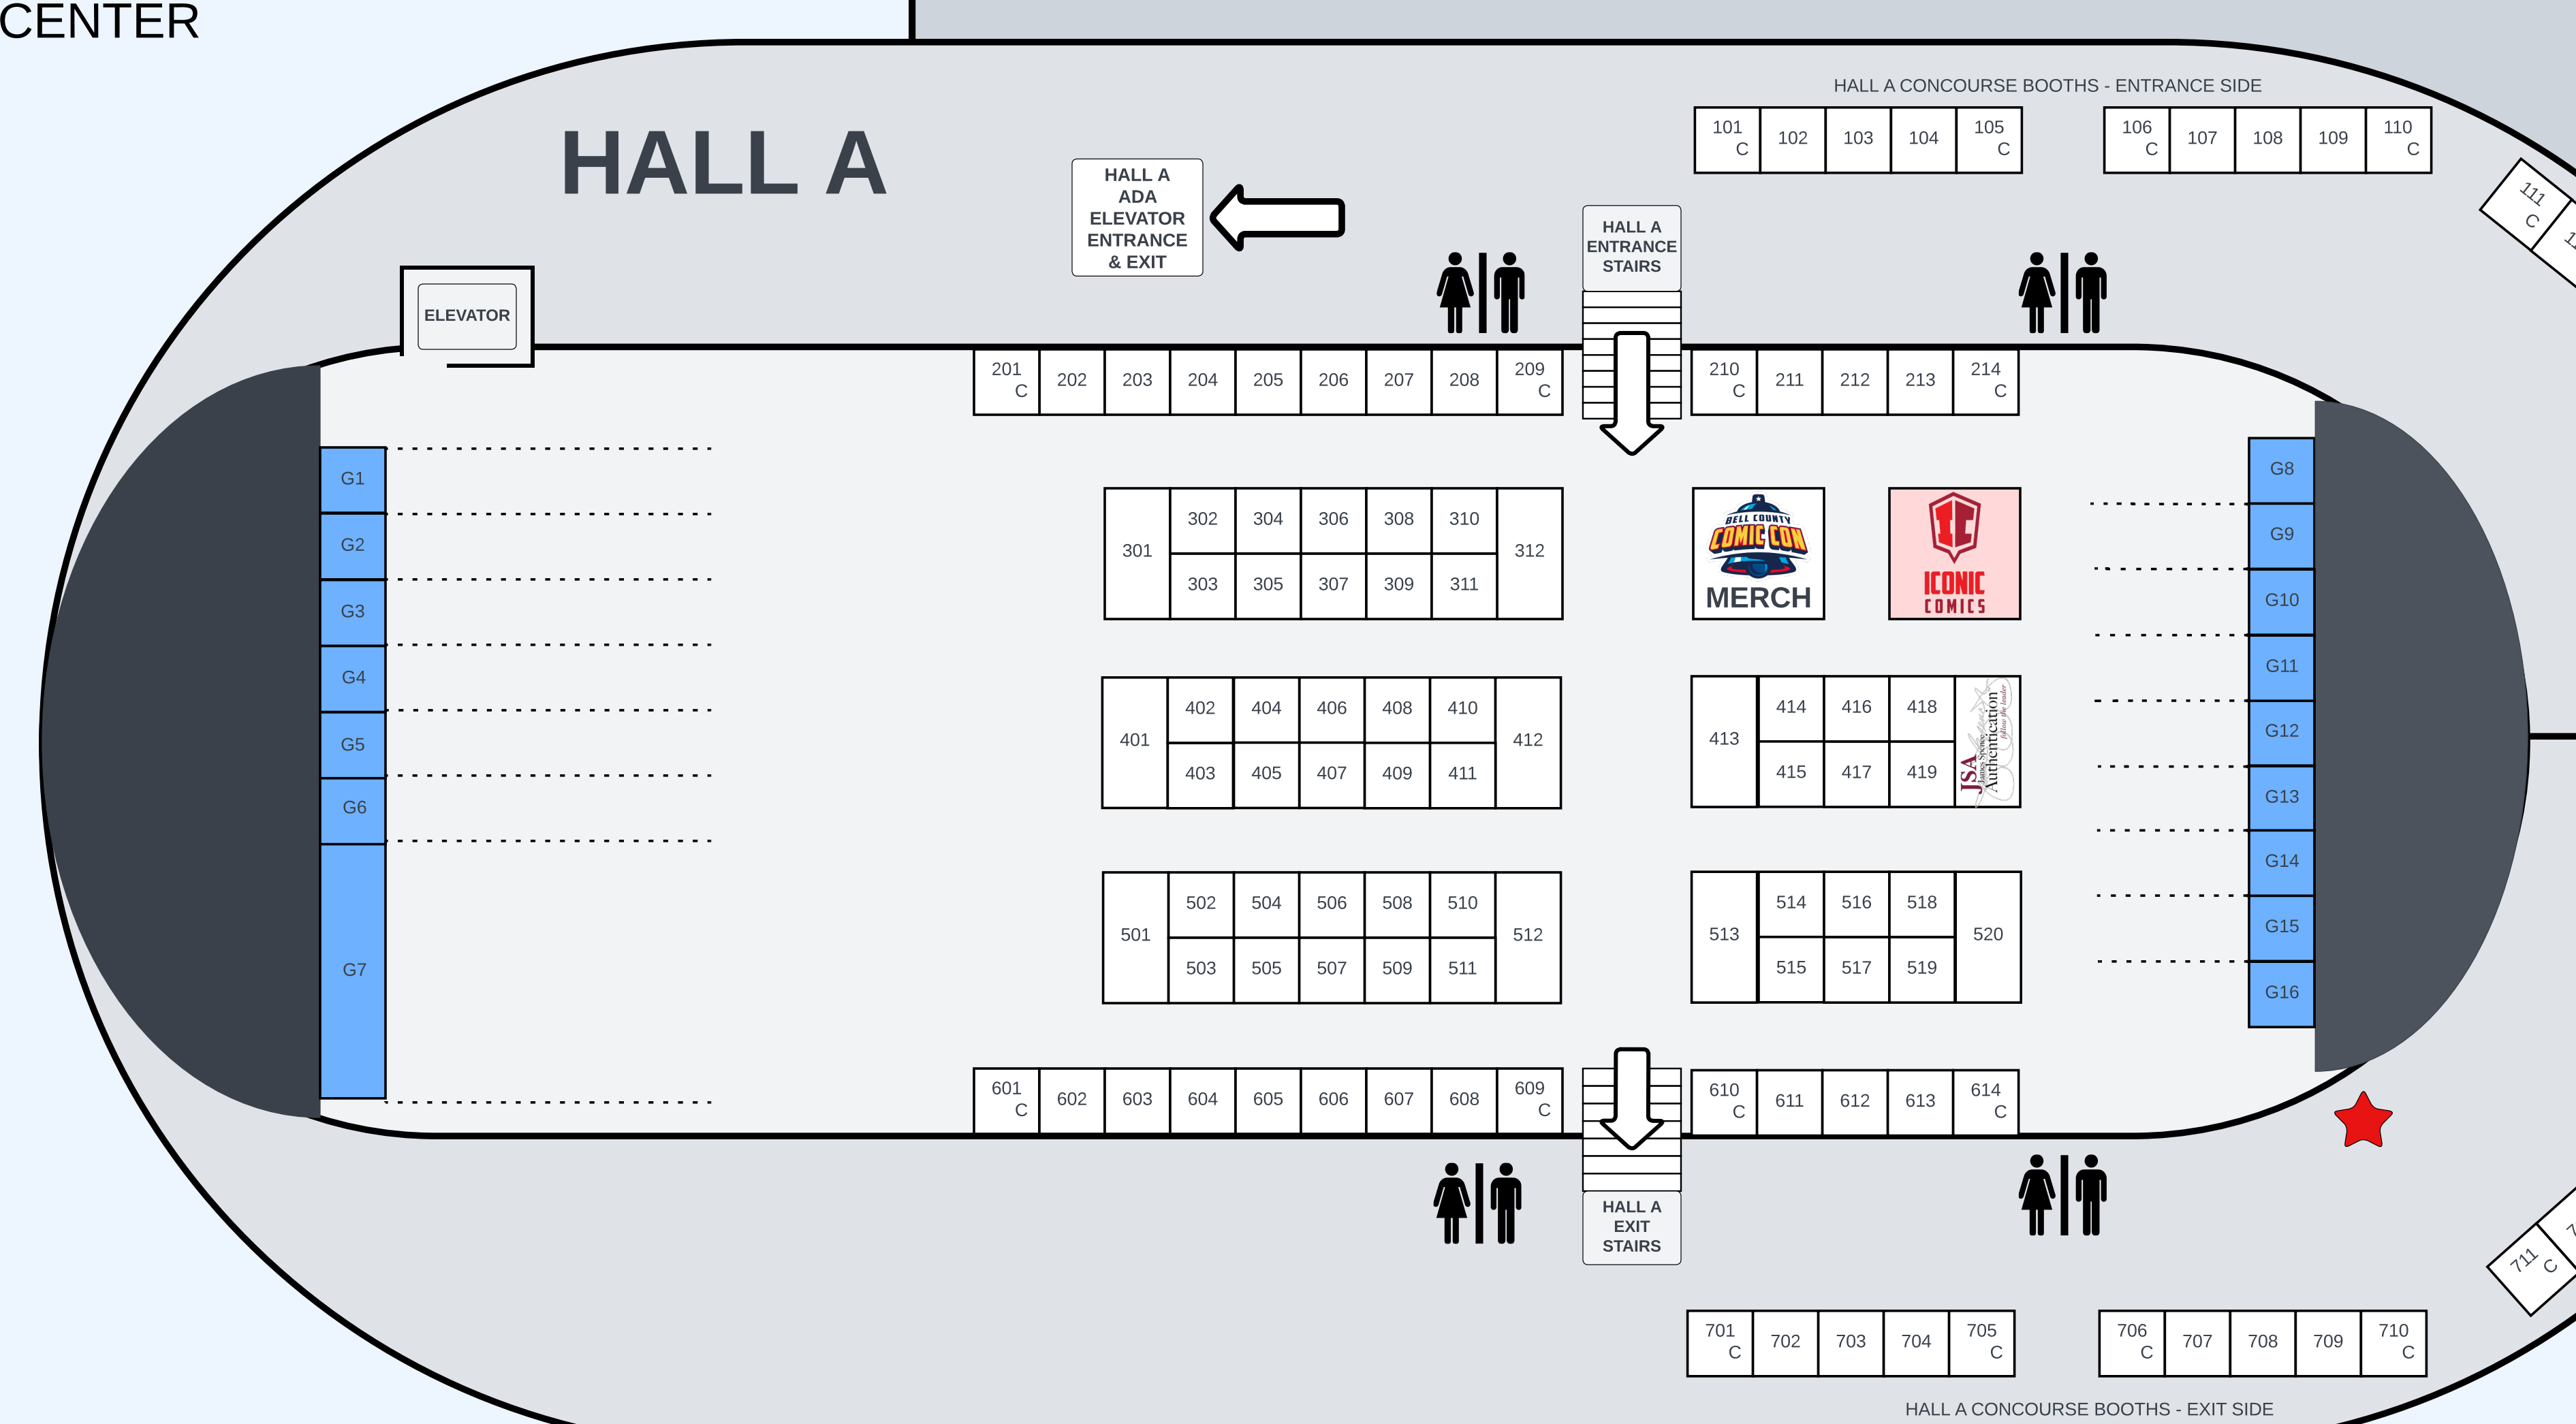

HALL E

WALKWAY BETWEEN HALL E,  
FOOD TRUCK PAVILION, & HALL C

HALL C

**LEGEND**

- BADGE PICKUP - PURCHASE TICKETS
- SPECIAL GUEST
- GUEST ARTIST
- ATTRACTIONS
- GAMING LOUNGE
- STAR CAR GARAGE
- ARTIST ALLEY BOOTHS
- VENDOR BOOTHS
- + FIRST AID
- ★ LOST & FOUND
- ★ INFORMATION CENTER

HALL B