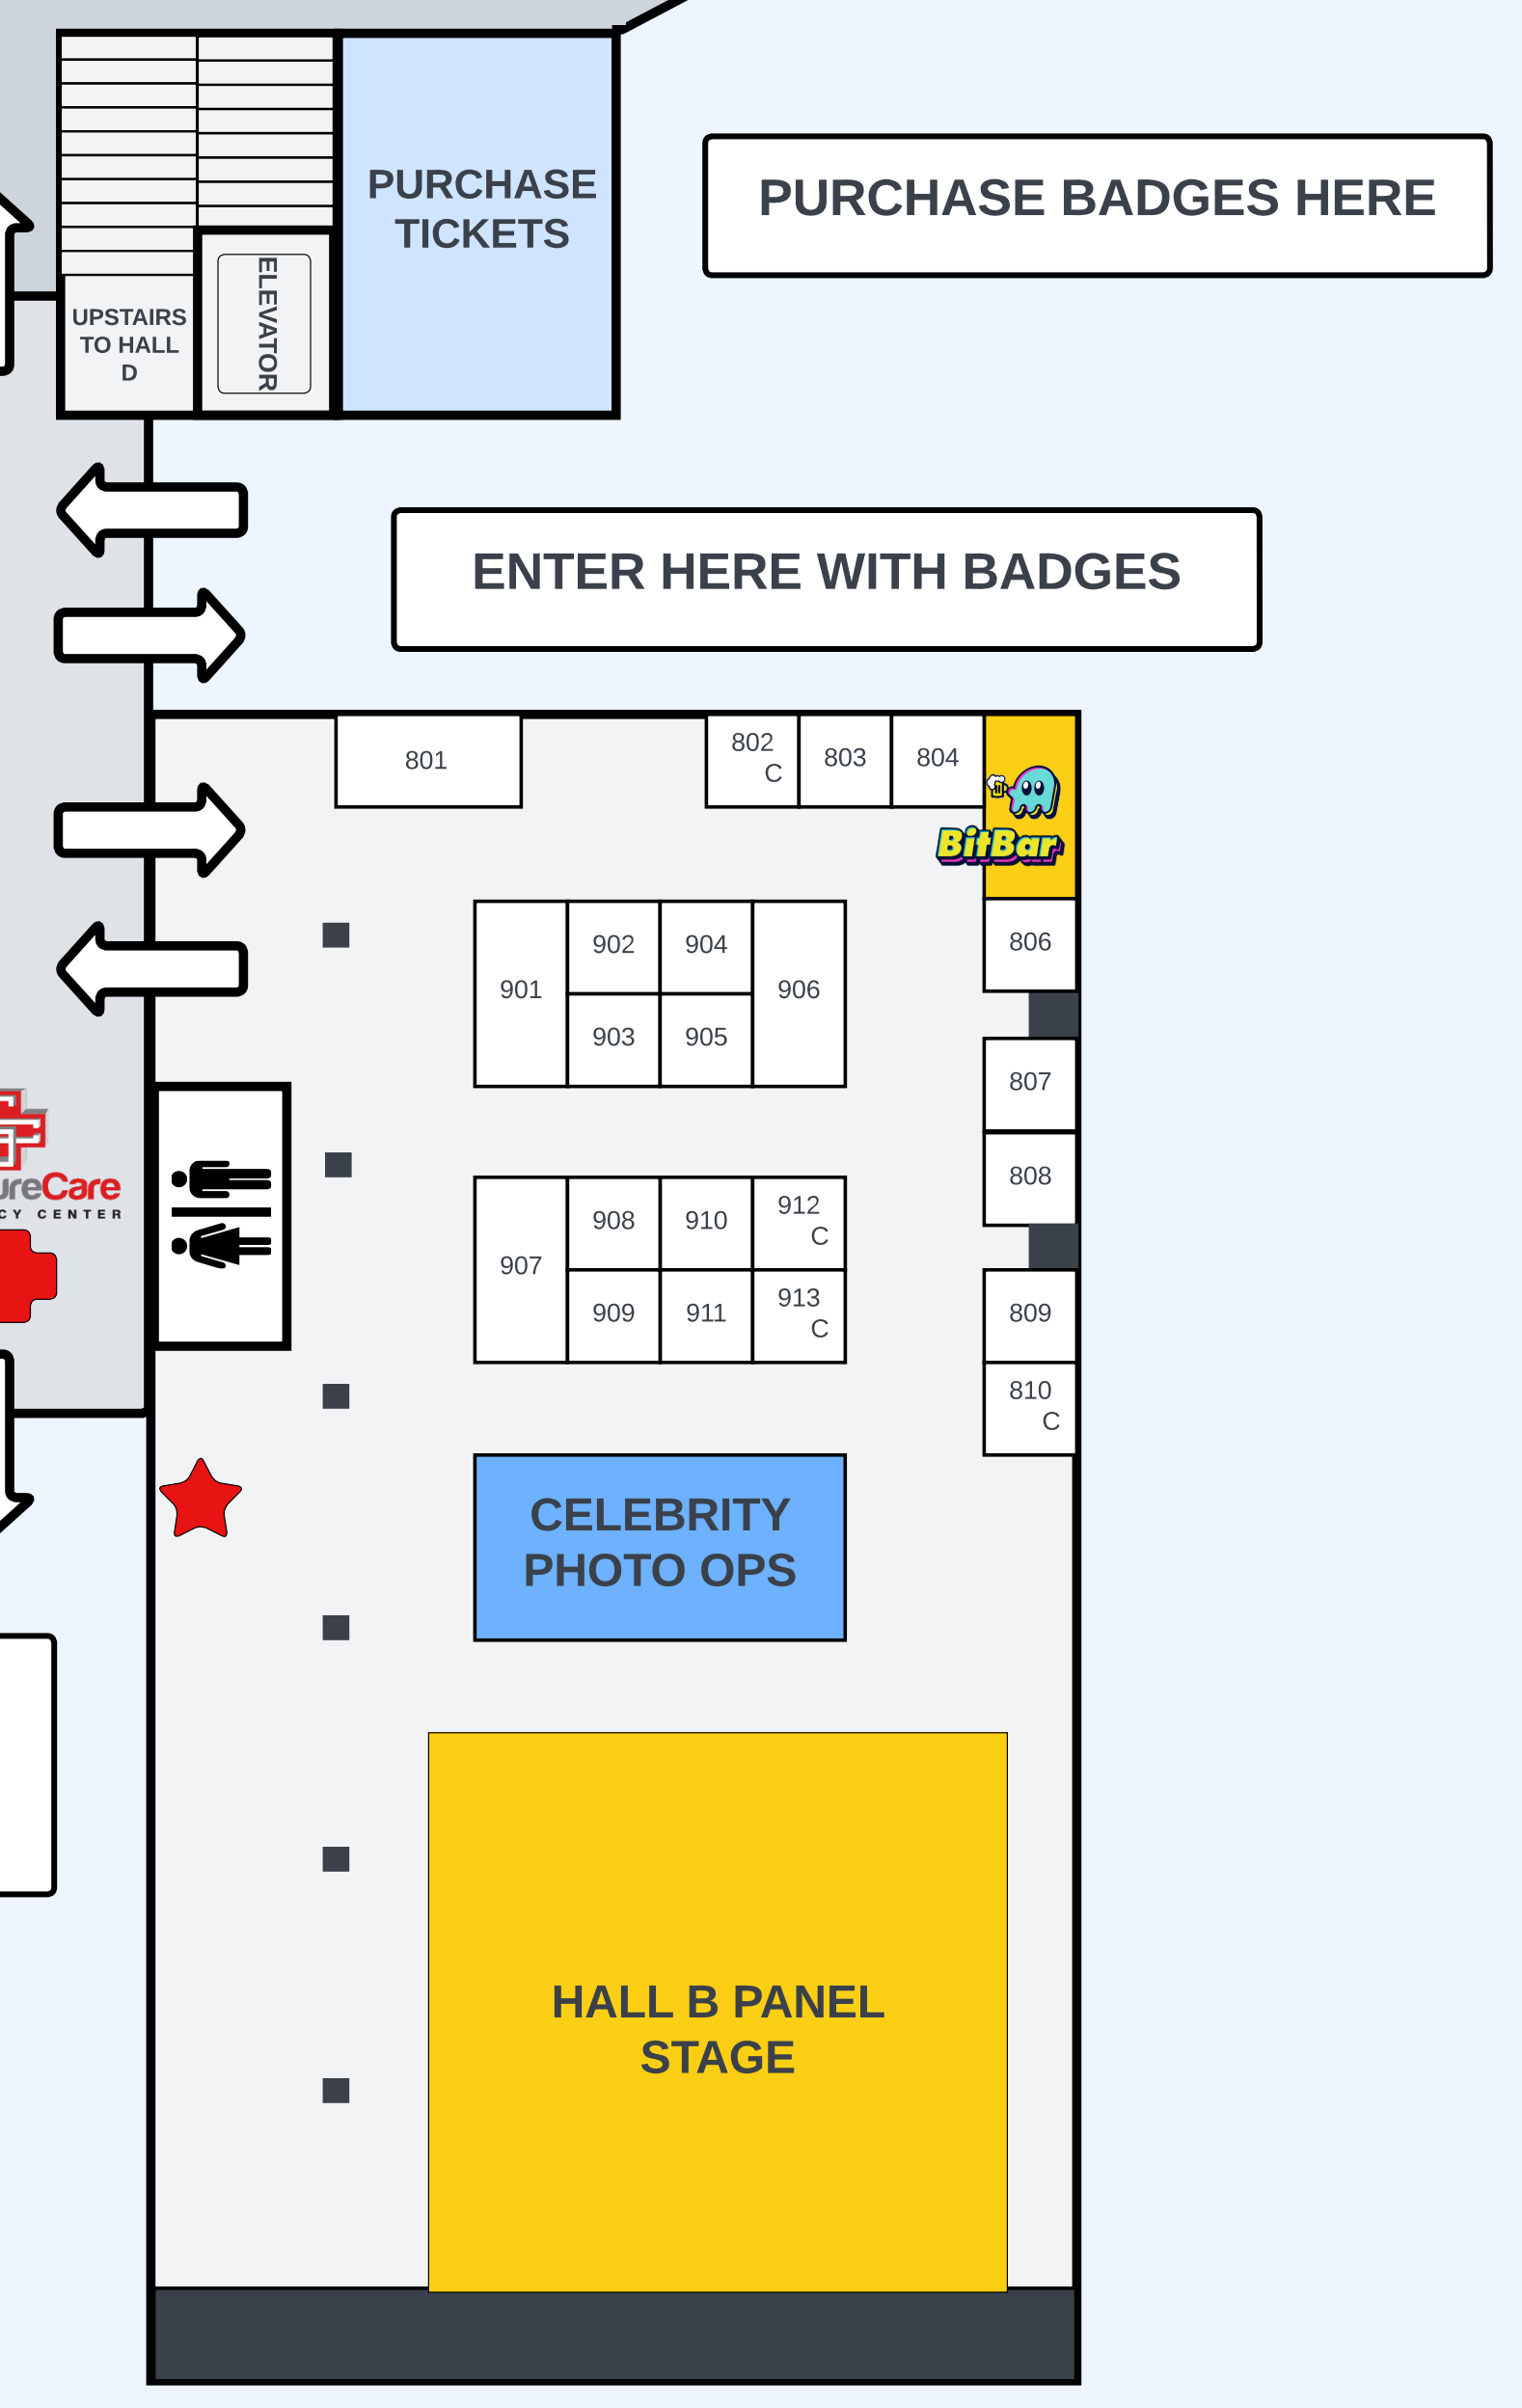

HALL E

WALKWAY BETWEEN HALL E,  
FOOD TRUCK PAVILION, & HALL C

HALL C

**LEGEND**

- BADGE PICKUP - PURCHASE TICKETS
- SPECIAL GUEST
- GUEST ARTIST
- ATTRACTIONS
- GAMING LOUNGE
- STAR CAR GARAGE
- ARTIST ALLEY BOOTHS
- VENDOR BOOTHS
- + FIRST AID
- ★ LOST & FOUND
- ★ INFORMATION CENTER

HALL B